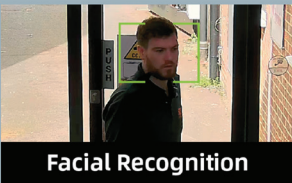

FEATURES:

NDA (National Defense Authorization Act) compliant, refers to products that are "safe to use" by government agencies and enterprises.