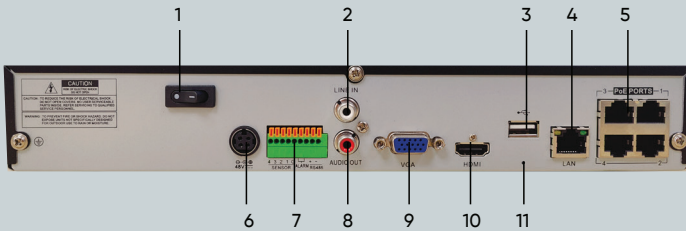

SERAGE

NEXT-GEN AI CCTV

SR8004NP

4 CHANNEL NVR

No.	Description	No.	Description
1	POWER SWITCH	7	ALARM IN/OUT
2	LINE IN	8	AUDIO OUT
3	USB PORT	9	VGA OUTPUT (MAIN)
4	LAN NETWORK	10	HDMI OUTPUT (MAIN)
5	PoE INPUTS	11	RESET BUTTON (10SEC)
6	48v DC POWER SUPPLY		

Resolution	8MP, 5MP, 3MP, 2MP (1080P) 1.3MP (960P), 1.0MP (720P)
Inputs Bandwidth	50 Mbps
Outputs Bandwidth	64 Mbps
Compression	Audio: G.711A;G.711U Video : H.264/H.264+/H.265/H.265+
Frame rate	4K:45fps 4MP:90fps 2MP:180fps
AI	Yes
Event	MD(Sensitivity Level 1~8)
Playback function	Fast forward / backward (2x, 4x, 8x,16x) Slow forward (1/2x, 1/4x, 1/8x,1/16x)
Playback	Max 4CH playback
Fisheye	Use WEB CMS,device does not support
Local	UI5.0
Wwb	IE10/11 Safari V12.1 above Firefox V.52 above Google chrome V.57 above Edge V.79 above

Mobile Application	Serage AI
Push Notification	Yes
Password Reset	Factory Reset : Press 10 seconds
VGA	1(1024*768, 1280*720, 1280*1024, 1440*900, 1920*1080 , 2560*1440, 3840*2160/EDID)
HDMI 1	1(1024*768, 1280*720, 1280*1024, 1440*900, 1920*1080 , 2560*1440, 3840*2160/EDID)
POE Ports	4*RJ45, 802.3at/af
Ethernet Ports	1 RJ45 10/100 Base-T
USB Ports	USB2.0*1(front) USB2.0*1+(rear)
Audio Out	1
HDD Bays	1 SATA, up to 10TB
Alarm Input/out	4 in /1out
OSD Language	English/French/Spanish/Portuguese/German Italian/Greek/Danish/Finnish/Russia/Hebrew Turkish/Bulgarian/Arabic/Korean/Japanese Thai/Hindi/Romanian/Dutch/Polish
Dimension (WxDxH)	300X227X53mm
Rack Mount	Shelving required
Input Voltage/Current	DC48V/1.2A PoE Switch :48V
Power Consumption	5W
Operating Temperature	-10°C~+50°C (14°F ~ 122°F)
Humidity	Less than 90%RH