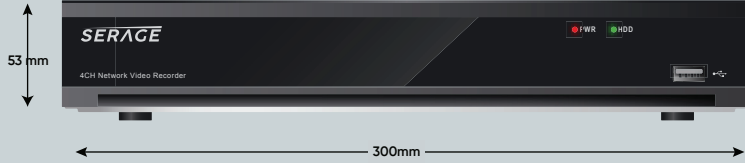

SERAGE

NEXT-GEN AI CCTV

SR8004NP

4 CHANNEL NVR

No.	Description	No.	Description
1	POWER SWITCH	7	ALARM IN/OUT
2	LINE IN	8	AUDIO OUT
3	USB PORT	9	VGA OUTPUT (MAIN)
4	LAN NETWORK	10	HDMI OUTPUT (MAIN)
5	PoE INPUTS	11	RESET BUTTON (10SEC)
6	48v DC POWER SUPPLY		

Resolution	8MP, 5MP, 3MP, 2MP (1080P) 1.3MP (960P), 1.0MP (720P)
Inputs Bandwidth	50 Mbps
Outputs Bandwidth	64 Mbps
Compression	Audio: G.711A;G.711U Video : H.264/H.264+/H.265/H.265+
Frame rate	4K:45fps 4MP:90fps 2MP:180fps
AI	Yes
Event	MD(Sensitivity Level 1~8)
Playback function	Fast forward / backward (2x, 4x, 8x,16x) Slow forward (1/2x, 1/4x, 1/8x,1/16x)
Playback	Max 4CH playback
Fisheye	Use WEB CMS,device does not support
Local	UI5.0
Wwb	IE10/11 Safari V12.1 above Firefox V.52 above Google chrome V.57 above Edge V.79 above

Mobile Application	Serage AI
Push Notification	Yes
Password Reset	Factory Reset : Press 10 seconds
VGA	1(1024*768, 1280*720, 1280*1024, 1440*900, 1920*1080 , 2560*1440, 3840*2160/EDID)
HDMI 1	1(1024*768, 1280*720, 1280*1024, 1440*900, 1920*1080 , 2560*1440, 3840*2160/EDID)
POE Ports	4*RJ45, 802.3at/af
Ethernet Ports	1 RJ45 10/100 Base-T
USB Ports	USB2.0*1(front) USB2.0*1+(rear)
Audio Out	1
HDD Bays	1 SATA, up to 10TB
Alarm Input/out	4 in /1out
OSD Language	English/French/Spanish/Portuguese/German Italian/Greek/Danish/Finnish/Russia/Hebrew Turkish/Bulgarian/Arabic/Korean/Japanese Thai/Hindi/Romanian/Dutch/Polish
Dimension (WxDxH)	300X227X53mm
Rack Mount	Shelving required
Input Voltage/Current	DC48V/1.2A PoE Switch :48V
Power Consumption	5W
Operating Temperature	-10°C~+50°C (14°F ~ 122°F)
Humidity	Less than 90%RH