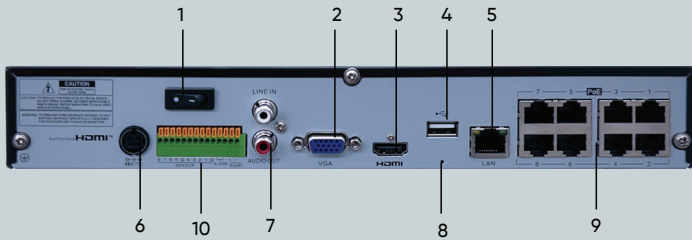

SERAGE

NEXT-GEN AI CCTV

SR8008NP

8 CHANNEL NVR

No.	Description	No.	Description
1	POWER SWITCH	6	48v DC POWER SUPPLY
2	VGA OUTPUT (MAIN)	7	AUDIO OUT
3	HDMI OUTPUT (MAIN)	8	RESET BUTTON (10SEC)
4	USB PORT	9	PoE INPUTS
5	LAN NETWORK	10	ALARM IN / OUT

Resolution	8MP, 5MP, 3MP, 2MP (1080P) 1.3MP (960P), 1.0MP (720P)
Inputs Bandwidth	128 Mbps
Outputs Bandwidth	128 Mbps
Audio Compression	G.711A;G.711U
Video Compression	H.264/H.264+/H.265/H.265+
Frame rate	4K:45fps 4MP:90fps 2MP:180fps

Mobile Application	Serage AI
Push Notification	Yes
Password Reset	Factory Reset : Press 10 seconds
VGA	1(1024*768, 1280*720, 1280*1024, 1440*900, 1920*1080 , 2560*1440, 3840*2160/EDID)
HDMI 1	1(1024*768, 1280*720, 1280*1024, 1440*900, 1920*1080 , 2560*1440, 3840*2160/EDID)
POE Ports	8*RJ45、802.3at/af
Ethernet Ports	1 RJ45 10/1000 Base-T
USB Ports	USB2.0*1(front) USB2.0*1+(rear)
Audio Out	1
HDD Bays	1 SATA, up to 10TB
Alarm Input/out	8 in /1out
OSD Language	English/French/Spanish/Portuguese/German Italian/Greek/Danish/Finnish/Russia/Hebrew Turkish/Bulgarian/Arabic/Korean/Japanese Thai/Hindi/Romanian/Dutch/Polish
Dimension (WxDxH)	300X227X53mm
Rack Mount	Shelving required
Input Voltage/Current	DC48V/1.5A PoE Switch :48V
Power Consumption	6W
Operating Temperature	-10°C~+50°C (14°F ~ 122°F)
Humidity	Less than 90%RH