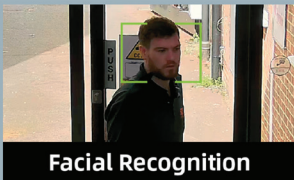

FEATURES:

NDA (National Defense Authorization Act) compliant, refers to products that are "safe to use" by government agencies and enterprises.