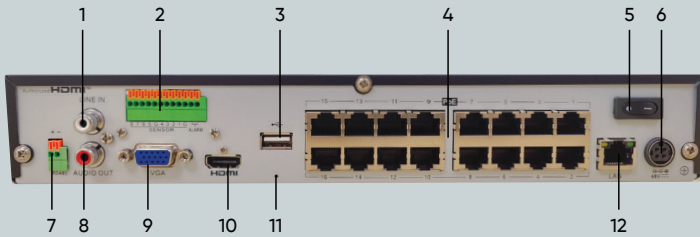

SERAGE

NEXT-GEN AI CCTV

16 CHANNEL NVR

No.	Description	No.	Description
1	LINE IN	7	RS485
2	ALARM IN/OUT	8	AUDIO OUT
3	USB PORT	9	VGA OUTPUT (MAIN)
4	PoE INPUTS	10	HDMI OUTPUT (MAIN)
5	POWER SWITCH	11	RESET BUTTON (10SEC)
6	48v DC POWER SUPPLY	12	LAN NETWORK

FEATURES:

NDAA (National Defense Authorization Act) compliant, refers to products that are "safe to use" by government agencies and enterprises.

SR8016NP

Resolution	8MP, 5MP, 3MP, 2MP (1080P) 1.3MP (960P), 1.0MP (720P)
Inputs Bandwidth	112 Mbps
Outputs Bandwidth	96 Mbps
Audio Compression	G.711A;G.711U
Video Compression	H.264/H.264+/H.265/H.265+
Frame rate	4K:45fps 4MP:90fps 2MP:180fps
AI	Yes
Event	MD(Sensitivity Level 1~8)
Playback function	Fast forward / backward (2x, 4x, 8x,16x) Slow forward (1/2x, 1/4x, 1/8x,1/16x)
Playback	Max 16CH playback
Fisheye	Use WEB CMS,device does not support
Local	UI5.0
Web	IE10/11 Safari V12.1 above Firefox V.52 above Google chrome V.57 above Edge V.79 above
Mobile Application	
Push Notification	Serage AI Yes
Password Reset	
VGA	Factory Reset : Press 10 seconds 1(1024*768, 1280*720, 1280*1024, 1440*900, 1920*1080 , 2560*1440, 3840*2160/EDID)
HDMI 1	1(1024*768, 1280*720, 1280*1024, 1440*900, 1920*1080 , 2560*1440, 3840*2160/EDID)
POE Ports	16*RJ45, 802.3at/af
Ethernet Ports	1 RJ45 10/1000 Base-T
USB Ports	USB2.0*1(front) USB2.0*1+(rear)
Audio Out	1
HDD Bays	1 SATA, up to 10TB
Alarm Input/out	8 in /1out
OSD Language	English/French/Spanish/Portuguese/German Italian/Greek/Danish/Finnish/Russia/Hebrew Turkish/Bulgarian/Arabic/Korean/Japanese Thai/Hindi/Romanian/Dutch/Polish
Dimension (WxDxH)	300X302X54mm
Rack Mount	Shelving required
Input Voltage/Current	DC48V/3.75A PoE Switch :48V
Power Consumption	8W
Operating Temperature	-10°C~+50°C (14°F ~ 122°F)
Humidity	Less than 90%RH