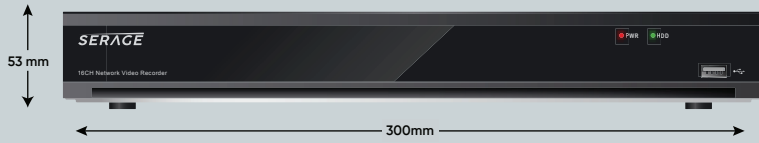

SERAGE

NEXT-GEN AI CCTV

16 CHANNEL NVR

No.	Description	No.	Description
1	LINE IN	7	RS485
2	ALARM IN/OUT	8	AUDIO OUT
3	USB PORT	9	VGA OUTPUT (MAIN)
4	PoE INPUTS	10	HDMI OUTPUT (MAIN)
5	POWER SWITCH	11	RESET BUTTON (10SEC)
6	48v DC POWER SUPPLY	12	LAN NETWORK

FEATURES:

NDAA (National Defense Authorization Act) compliant, refers to products that are "safe to use" by government agencies and enterprises.

SR8016NP

Resolution	8MP, 5MP, 3MP, 2MP (1080P) 1.3MP (960P), 1.0MP (720P)
Inputs Bandwidth	112 Mbps
Outputs Bandwidth	96 Mbps
Audio Compression	G.711A;G.711U
Video Compression	H.264/H.264+/H.265/H.265+
Frame rate	4K:45fps 4MP:90fps 2MP:180fps
AI	Yes
Event	MD(Sensitivity Level 1~8)
Playback function	Fast forward / backward (2x, 4x, 8x,16x) Slow forward (1/2x, 1/4x, 1/8x,1/16x)
Playback	Max 16CH playback
Fisheye	Use WEB CMS,device does not support
Local	UI5.0
Web	IE10/11 Safari V12.1 above Firefox V.52 above Google chrome V.57 above Edge V.79 above
Mobile Application	
Push Notification	Serage AI Yes
Password Reset	
VGA	Factory Reset : Press 10 seconds 1(1024*768, 1280*720, 1280*1024, 1440*900, 1920*1080 , 2560*1440, 3840*2160/EDID)
HDMI 1	1(1024*768, 1280*720, 1280*1024, 1440*900, 1920*1080 , 2560*1440, 3840*2160/EDID)
POE Ports	16*RJ45, 802.3at/af
Ethernet Ports	1 RJ45 10/1000 Base-T
USB Ports	USB2.0*1(front) USB2.0*1+(rear)
Audio Out	1
HDD Bays	1 SATA, up to 10TB
Alarm Input/out	8 in /1out
OSD Language	English/French/Spanish/Portuguese/German Italian/Greek/Danish/Finnish/Russia/Hebrew Turkish/Bulgarian/Arabic/Korean/Japanese Thai/Hindi/Romanian/Dutch/Polish
Dimension (WxDxH)	300X302X54mm
Rack Mount	Shelving required
Input Voltage/Current	DC48V/3.75A PoE Switch :48V
Power Consumption	8W
Operating Temperature	-10°C~+50°C (14°F ~ 122°F)
Humidity	Less than 90%RH