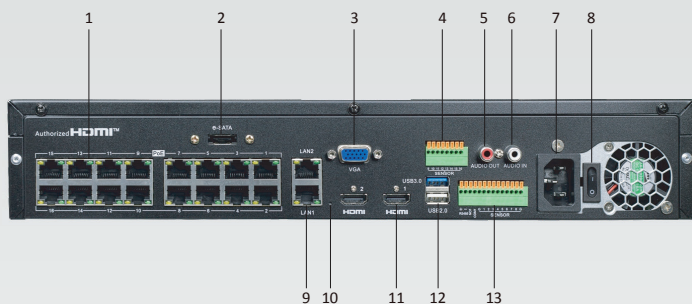

## 32 CHANNEL NVR PoE

No.	Description	No.	Description
1	PoE Port	8	Power Switch
2	e-SATA	9	Lan Port
3	VGA	10	Reset Button
4	Sensor, Alarm & Rs485	11	HDMI
5	Audio Out	12	USB
6	Audio In	13	Sensor, Alarm & Rs485
7	Power		